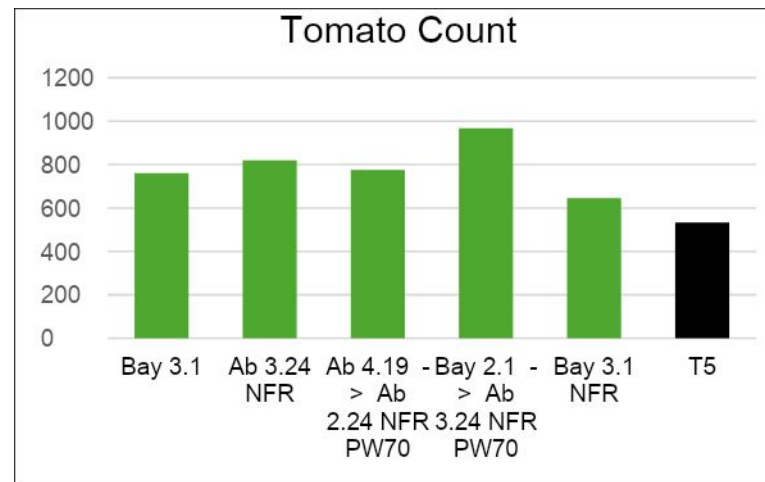

### Tomato: Tiny Tim

1/11/2022 – 6/27/2022

**Photoperiod:** XTi on 24hr, T5 on 18hr

**Irrigation:** Ebb & Flow

**Nutrition:** Miracle Gro all purpose plant food

**Media:** Miracle Gro potting mix

### Tomato: San Marzano

9/19/2022 – 5/19/2023

**Photoperiod:** XTi on 18hr, T5 on 18hr

**Irrigation:** Drip

**Nutrition:** Miracle Gro all purpose plant food

**Media:** Miracle Gro potting mix