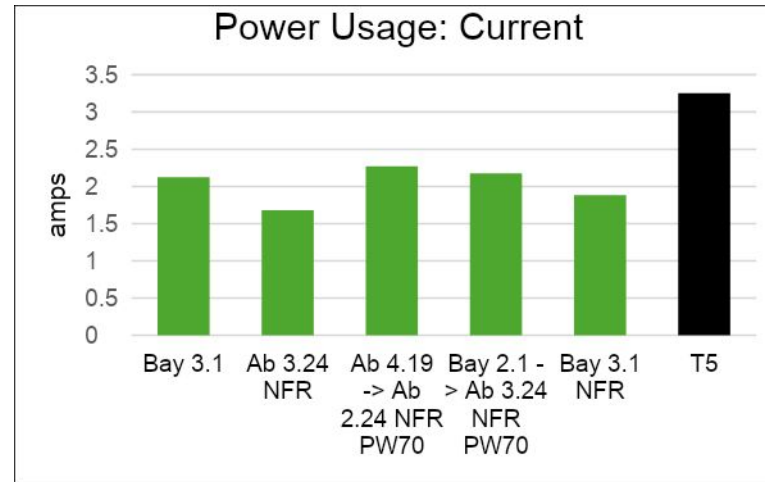

### Tomato: Tiny Tim

1/11/2022 – 6/27/2022

**Photoperiod:** XTi on 24hr, T5 on 18hr

**Irrigation:** Ebb & Flow

**Nutrition:** Miracle Gro all purpose plant food

**Media:** Miracle Gro potting mix

### Tomato: San Marzano

9/19/2022 – 5/19/2023

**Photoperiod:** XTi on 18hr, T5 on 18hr

**Irrigation:** Drip

**Nutrition:** Miracle Gro all purpose plant food

**Media:** Miracle Gro potting mix