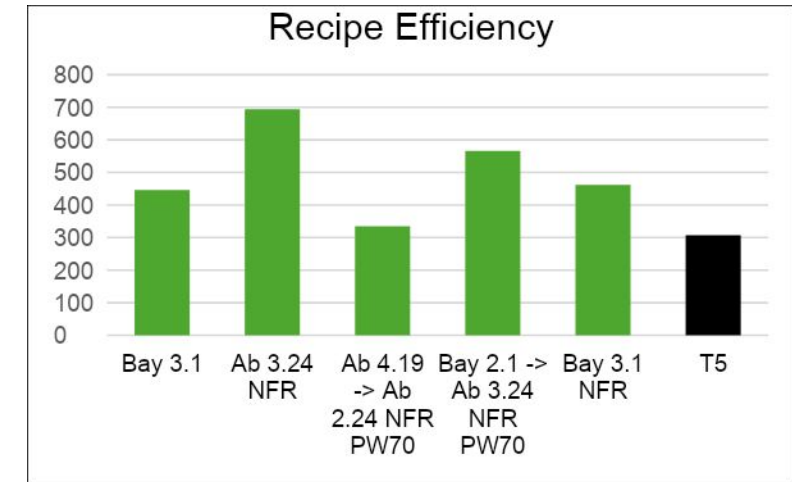

### Tomato: Tiny Tim

1/11/2022 – 6/27/2022

**Photoperiod:** XTi on 24hr, T5 on 18hr

**Irrigation:** Ebb & Flow

**Nutrition:** Miracle Gro all purpose plant food

**Media:** Miracle Gro potting mix

### Tomato: San Marzano

9/19/2022 – 5/19/2023

**Photoperiod:** XTi on 18hr, T5 on 18hr

**Irrigation:** Drip

**Nutrition:** Miracle Gro all purpose plant food

**Media:** Miracle Gro potting mix