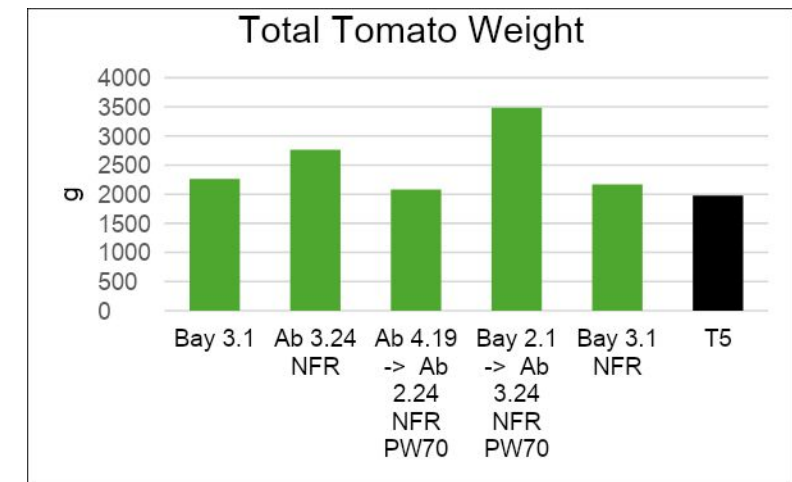

### Tomato: Tiny Tim

1/11/2022 – 6/27/2022

**Photoperiod:** XTi on 24hr, T5 on 18hr

**Irrigation:** Ebb & Flow

**Nutrition:** Miracle Gro all purpose plant food

**Media:** Miracle Gro potting mix

### Tomato: San Marzano

9/19/2022 – 5/19/2023

**Photoperiod:** XTi on 18hr, T5 on 18hr

**Irrigation:** Drip

**Nutrition:** Miracle Gro all purpose plant food

**Media:** Miracle Gro potting mix