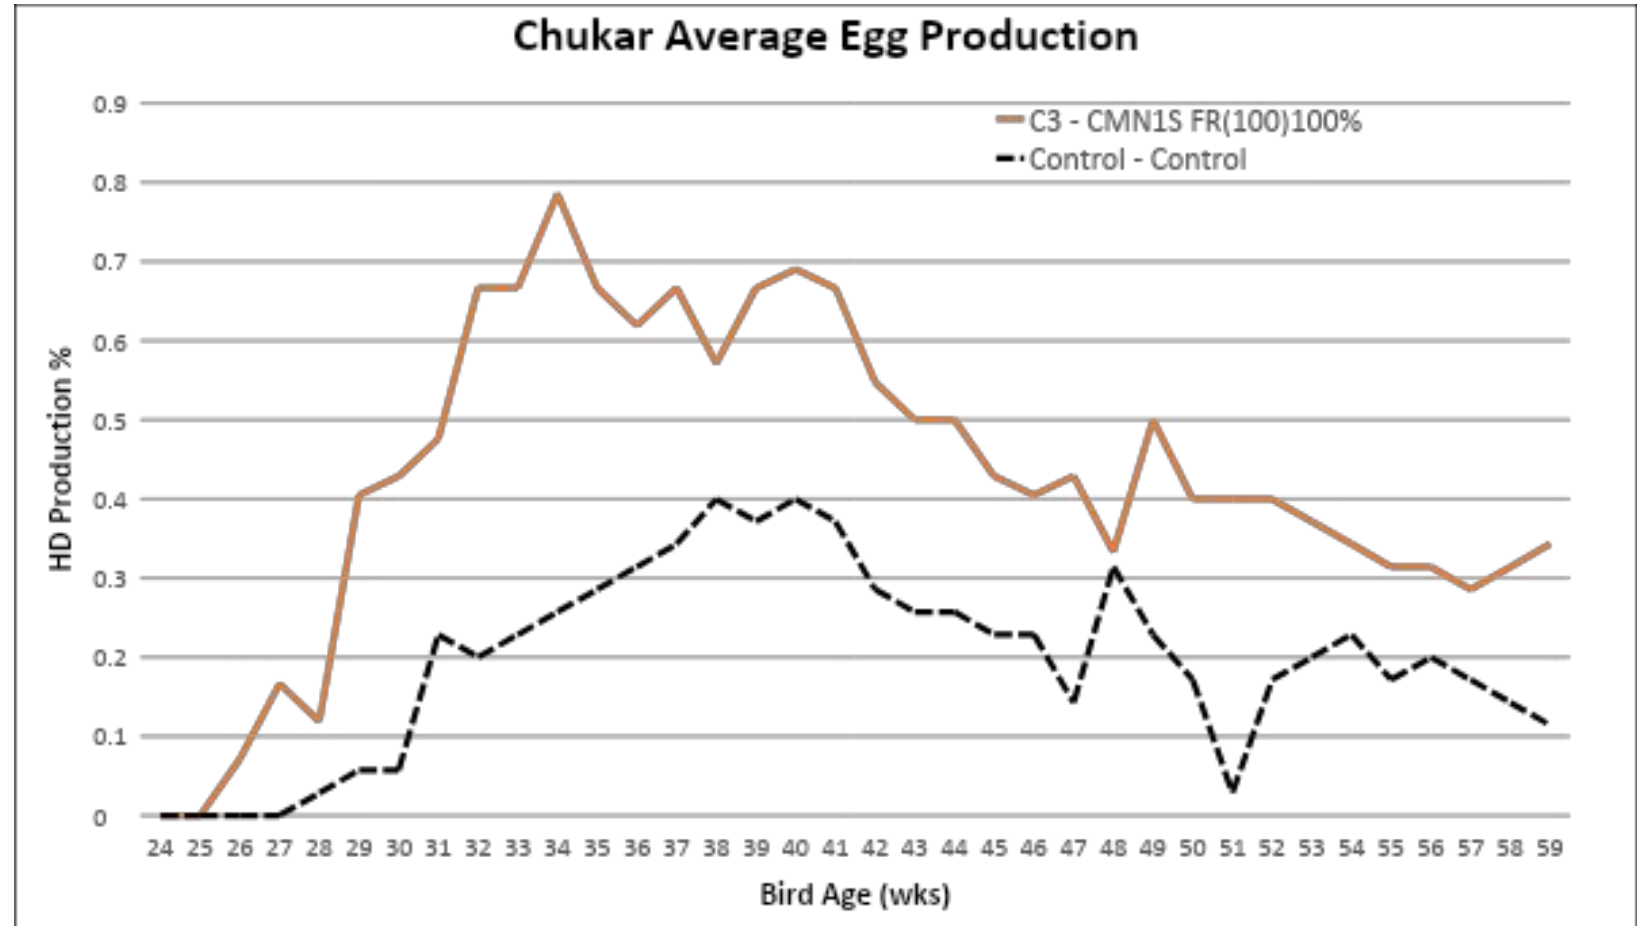

# Redleg Partridge 2020

Birds: Redleg Partridge  
(*Alectoris rufa*)

Lighting:

XTI – 17hrs, 24hrs, ramping  
Control – Ramping  
(Ramped lighting starts at  
8hrs of light per day and  
increases to 13.5hrs of light  
per day)

Feed: Hubbard Feeds Turkey  
Starter

- XTI lighting showed increased production compared to control lighting over the course of 58 wks

Birds: Redleg Partridge  
(Alectoris rufa)

Lighting:

XTI – 17hrs, 24hrs, ramping

Control – Ramping

(Ramped lighting starts at 8hrs of light per day and increases to 13.5hrs of light per day)

Feed: Hubbard Feeds Turkey Starter

- XTI partridge weights were not inferior to control birds
- There was no significant decline in bird weights despite increased production