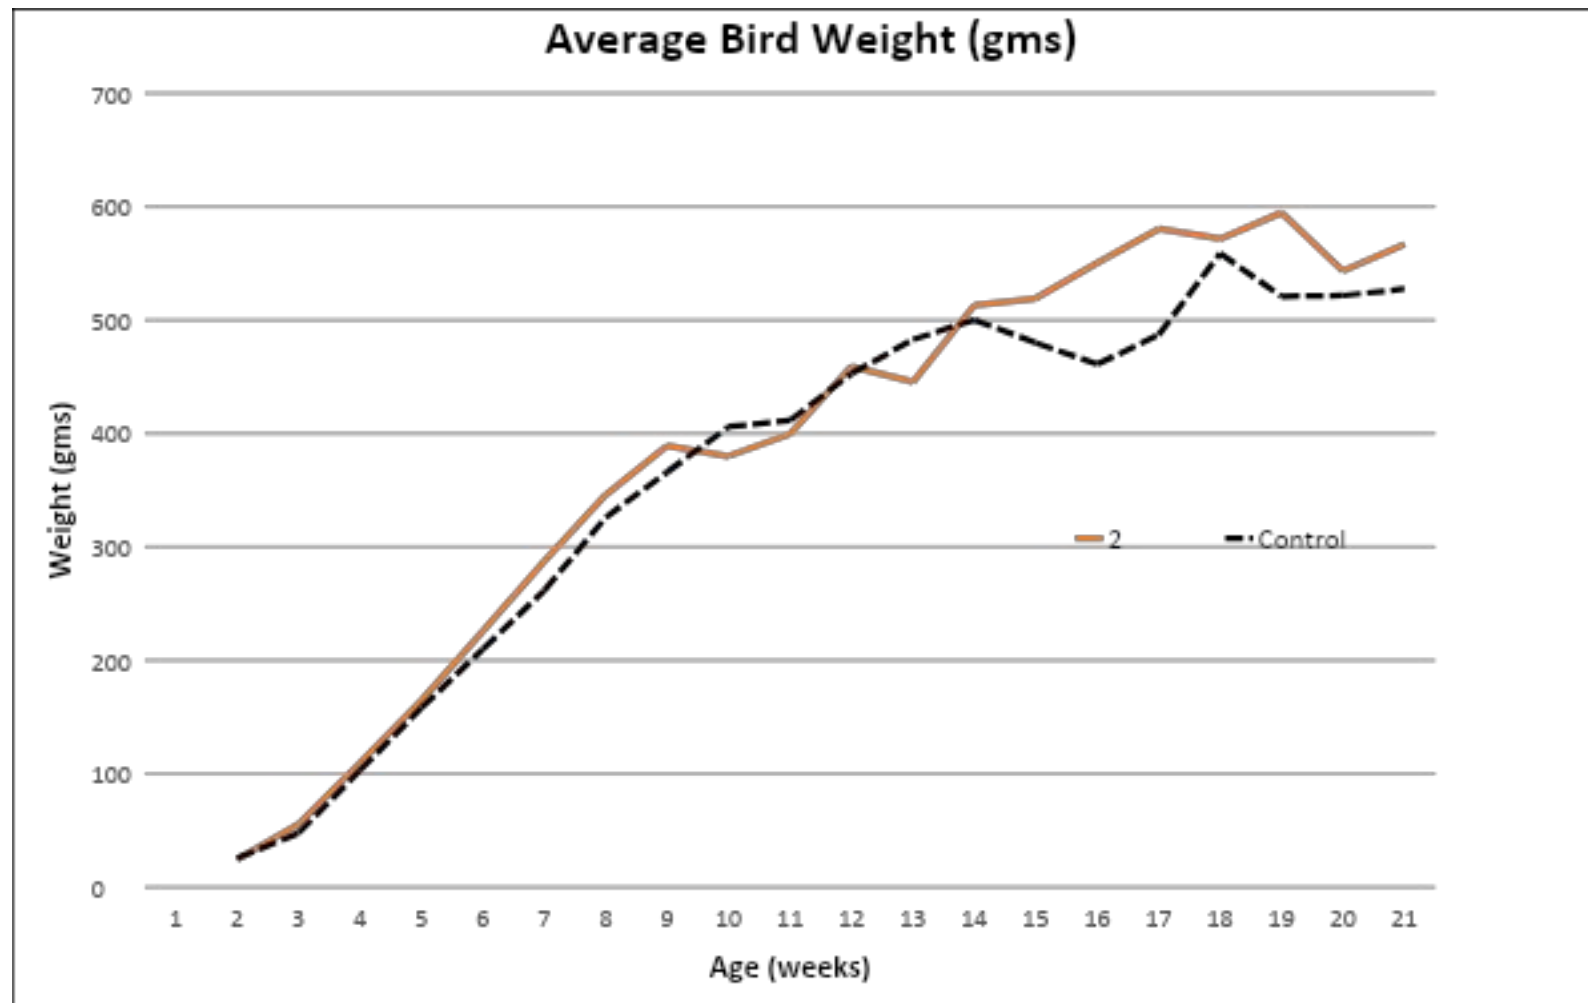

# Chukar Partridge 2023

Birds: Chukar Partridge  
(*Alectoris chukar*)

Lighting:

XTI – Ramping, 8hr, or 24hr

Control – Ramping

(Ramped lighting starts at 8hrs of light per day and increases to 14hrs of light per day)

Feed: Hubbard Feeds Turkey Starter

- XTI bird wt was not inferior to control bird wt despite increased production

# Chukar Partridge 2023

Birds: Chukar Partridge  
(Alectoris chukar)

Lighting:

XTI – Ramping, 8hr, or 24hr  
Control – Ramping  
(Ramped lighting starts at 8hrs  
of light per day and increases  
to 14hrs of light per day)