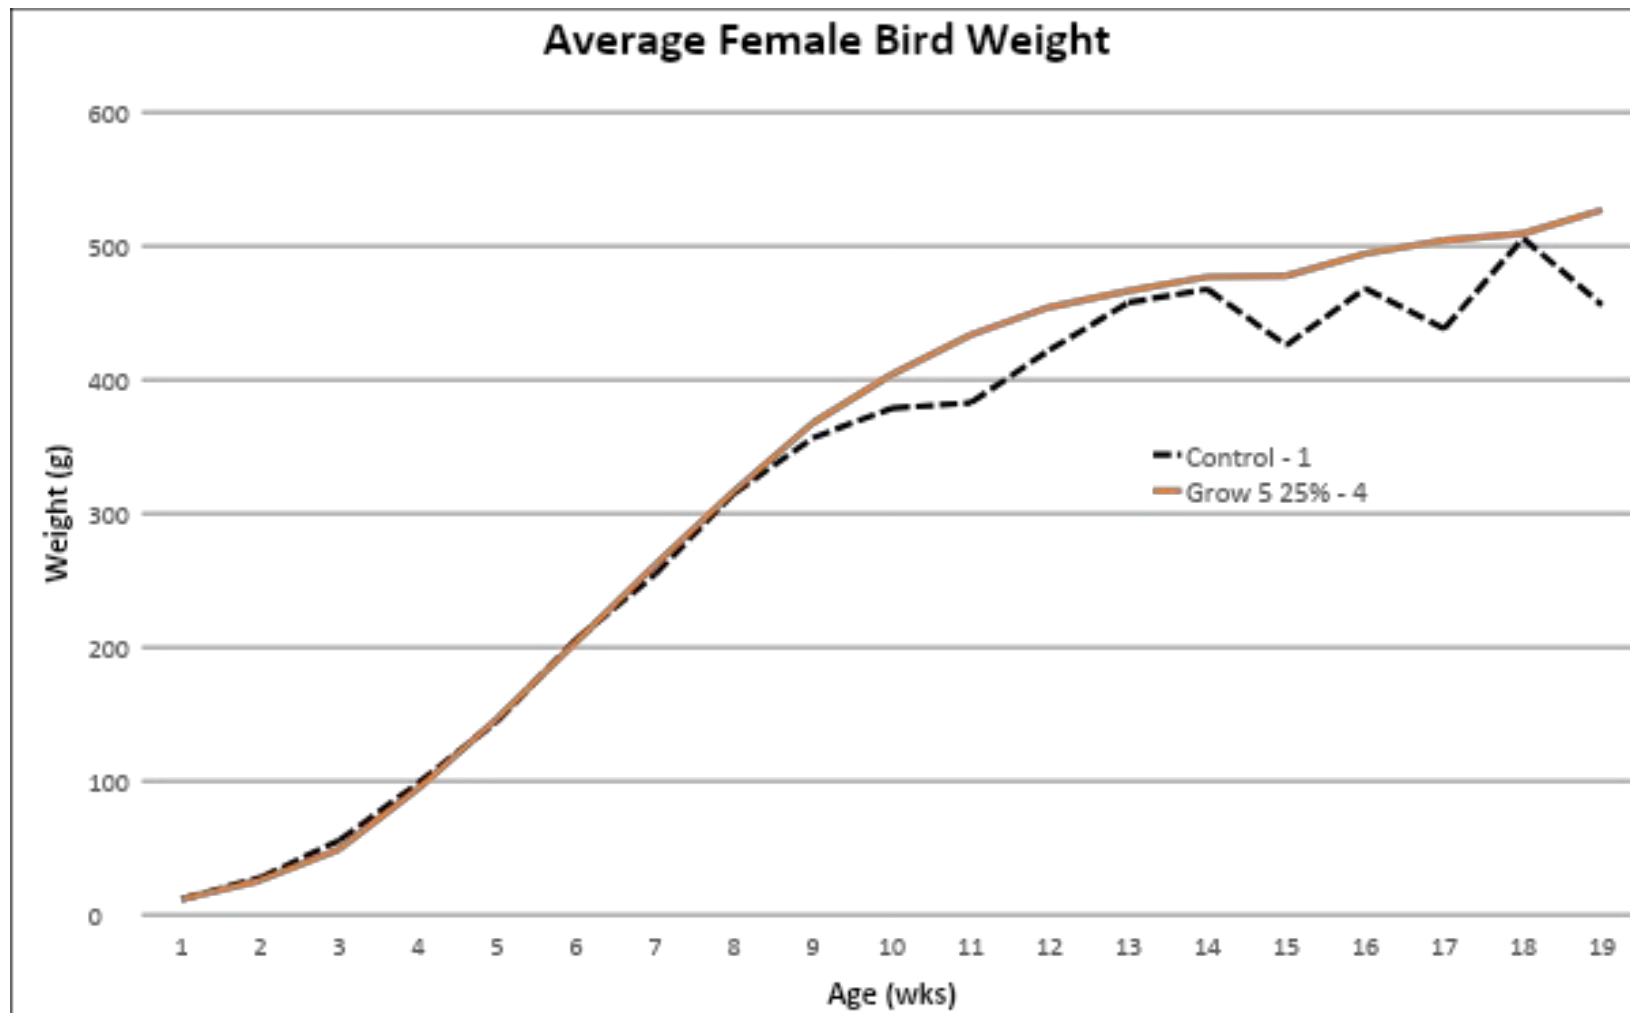

Chukar Partridge 2022

Birds: Chukar Partridge
(*Alectoris chukar*)

Lighting:

XTI – Ramping

Control – Ramping

(Ramped lighting starts at 8hrs of light per day and increases to 14hrs of light per day)

Feed: Hubbard Feeds Turkey Starter

- XTI bird weights were comparable to control lighting

Chukar Partridge 2022

Birds: Chukar Partridge
(*Alectoris chukar*)

Lighting:

XTI – Ramping

Control – Ramping

(Ramped lighting starts at 8hrs of light per day and increases to 14hrs of light per day)

Feed: Hubbard Feeds Turkey Starter

- XTI birds produced at higher rates than control tents for 62 wks